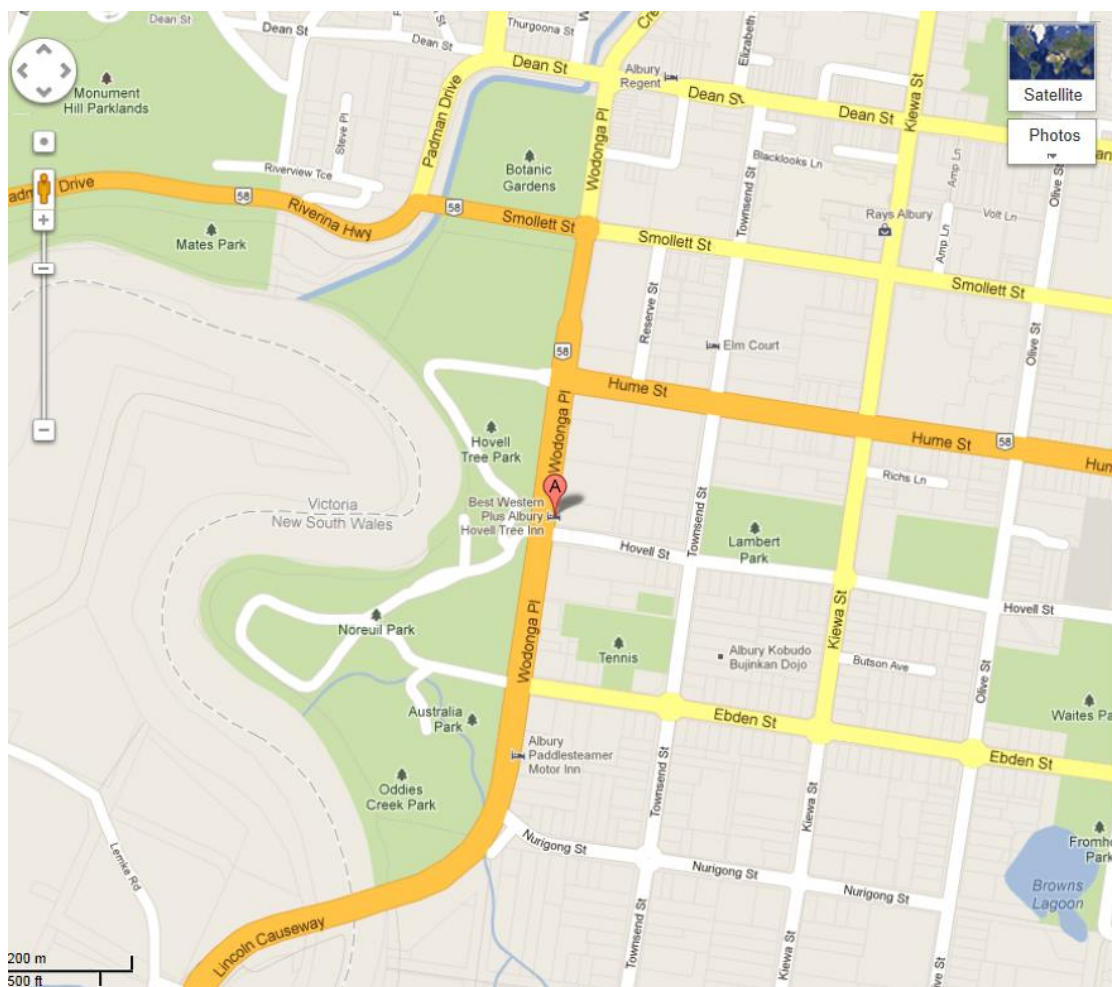

Venue Location

The Best Western Hovell Tree Inn is located just 15 minutes from the airport on the corner of Hovell Street and Wodonga Place, Albury.

Car parking

Limited car parking is available undercover at the venue and in front of the venue at no charge.